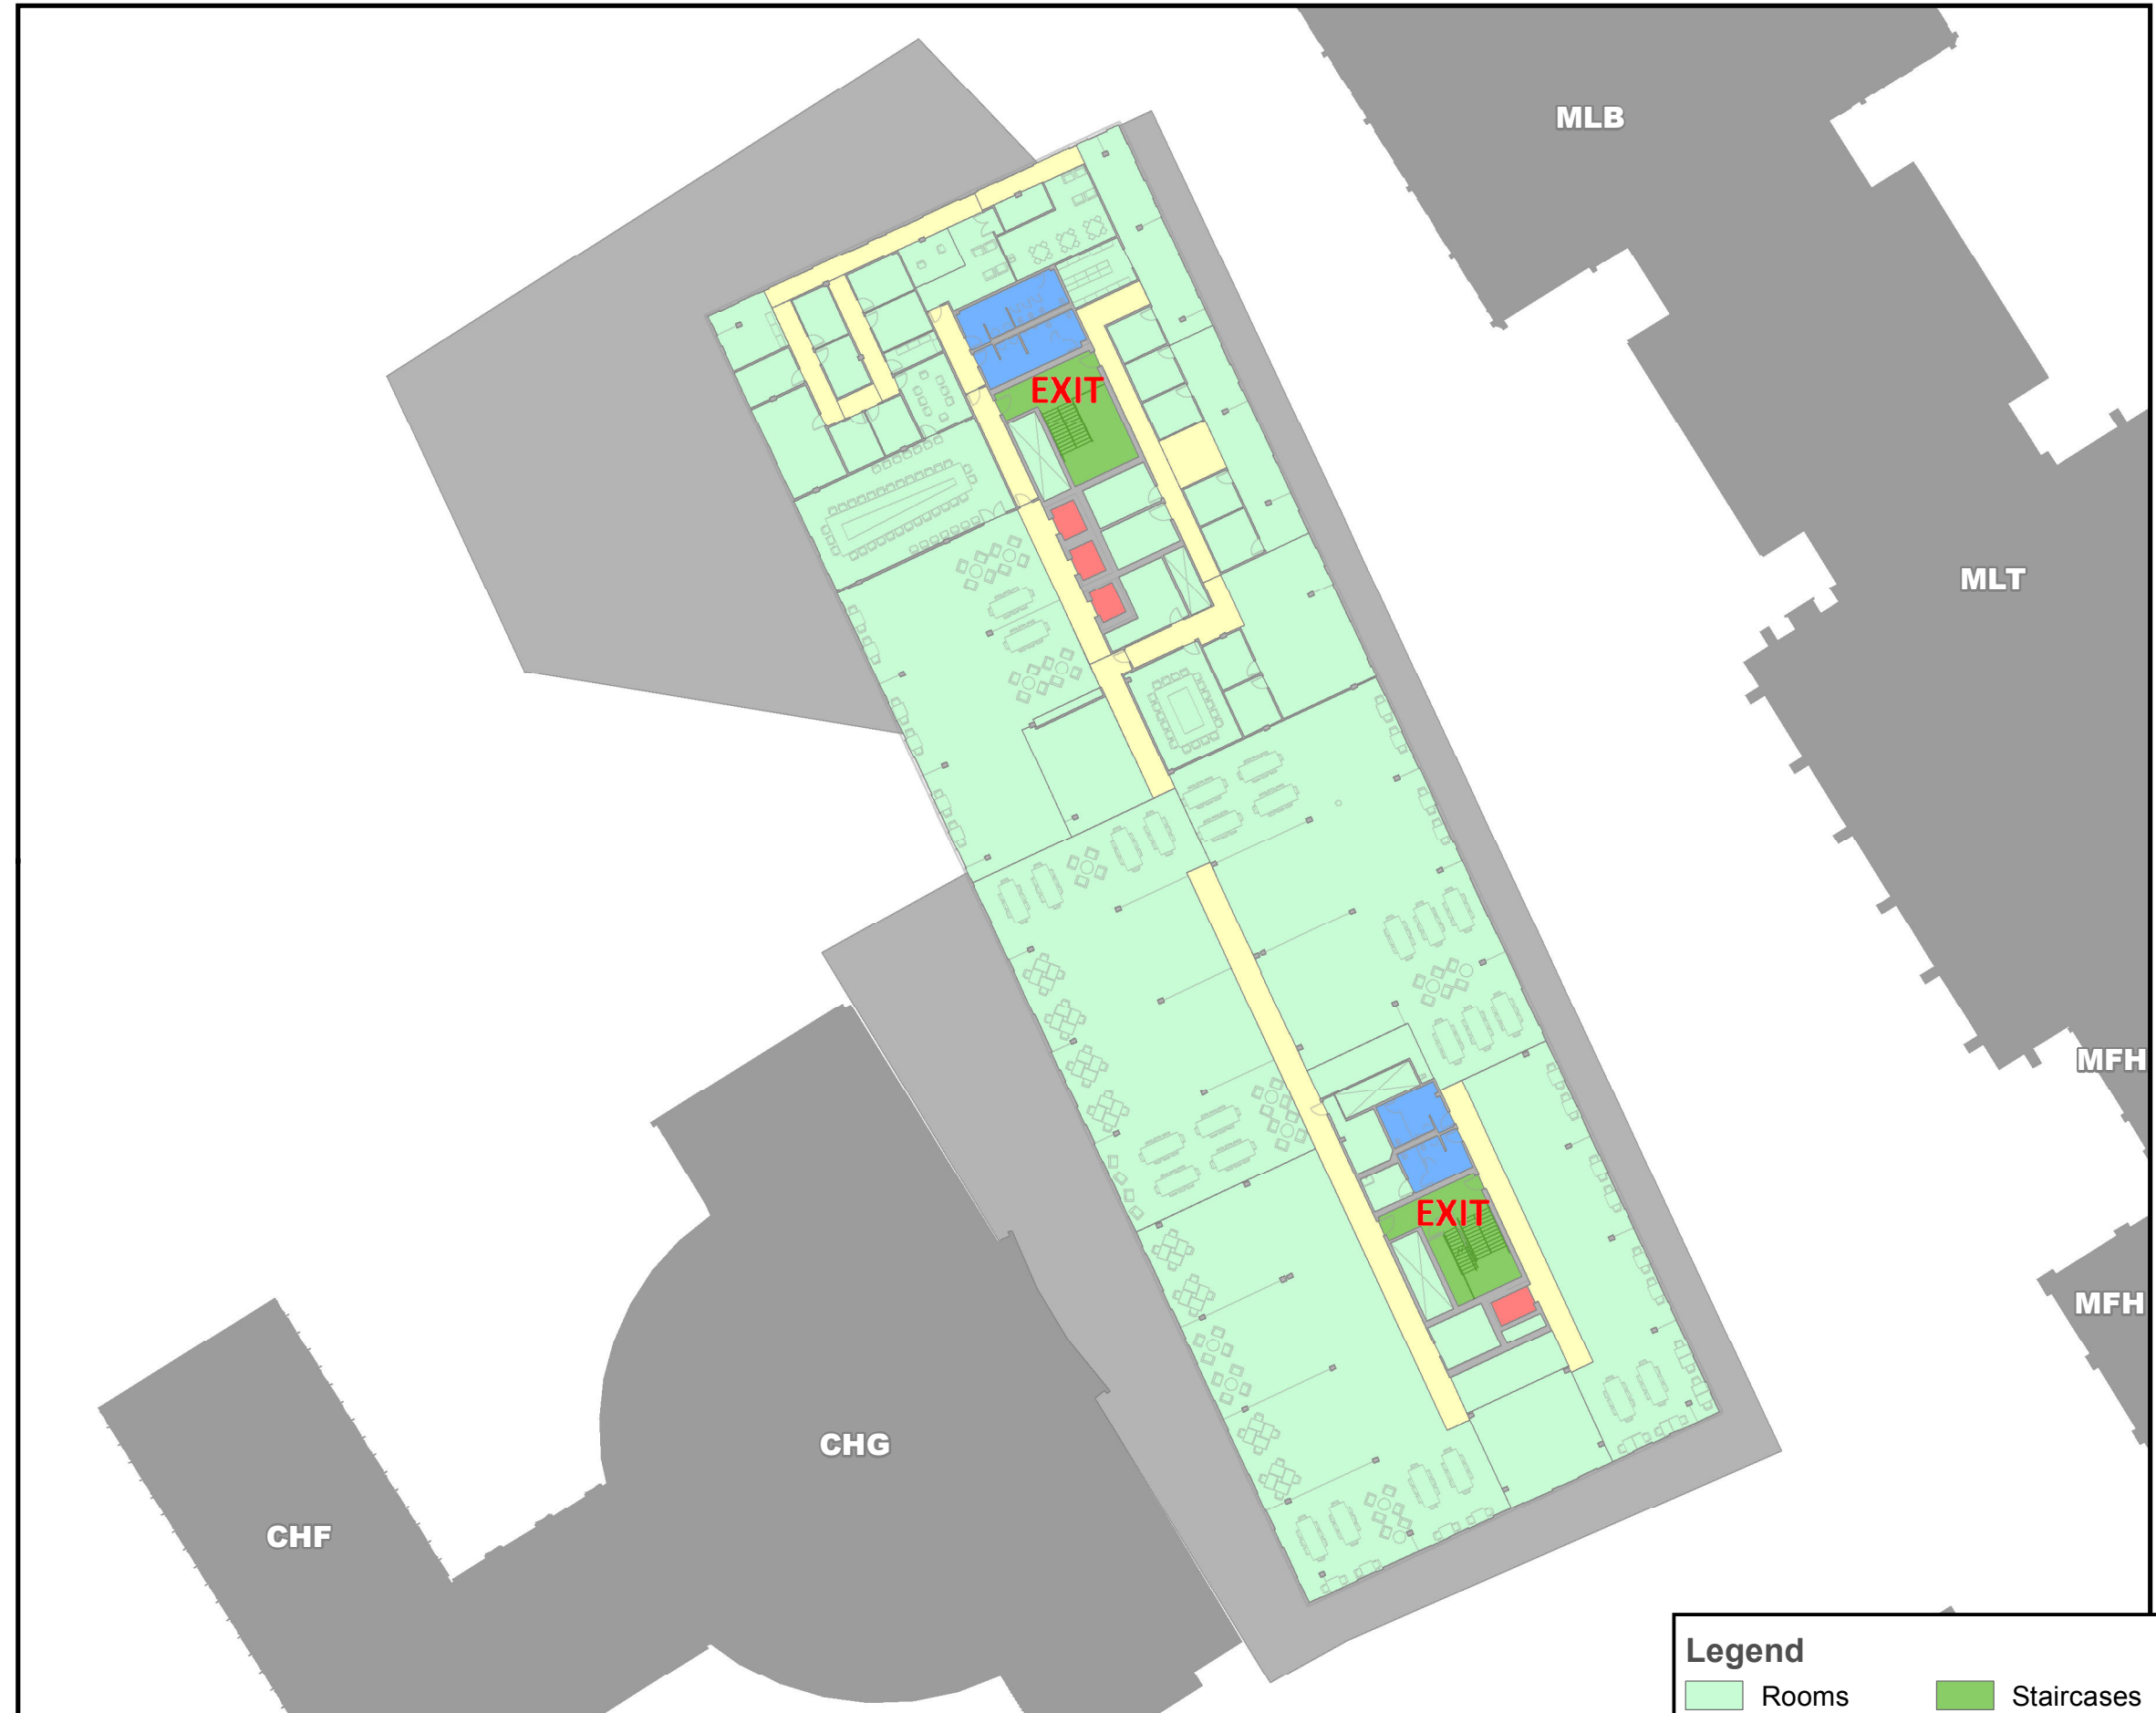

Legend	
 Rooms	 Staircases
 Washrooms	 Hallways
 Elevators	You Are Here