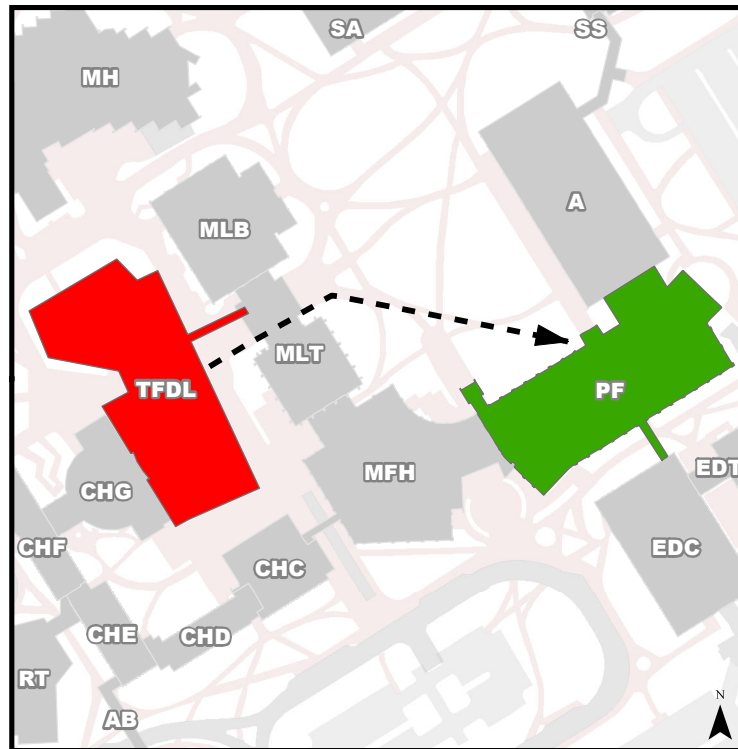

Emergency Evacuation Procedures

- A. Activate the **nearest** fire alarm pull station along exit path.
- B. Take coat and keys if immediately available.
- C. Evacuate building through the nearest exit. **Use stairs, do not use elevators.**
- D. Close all doors along your exit route.
- E. Move away from the building & proceed to Assembly Point

If you have information regarding the emergency call Campus Security at **403-220-5333** from a safe location

Evacuation Assembly Point Professional Faculties (PF)

- Building You Are In
- Assembly Point During an Emergency