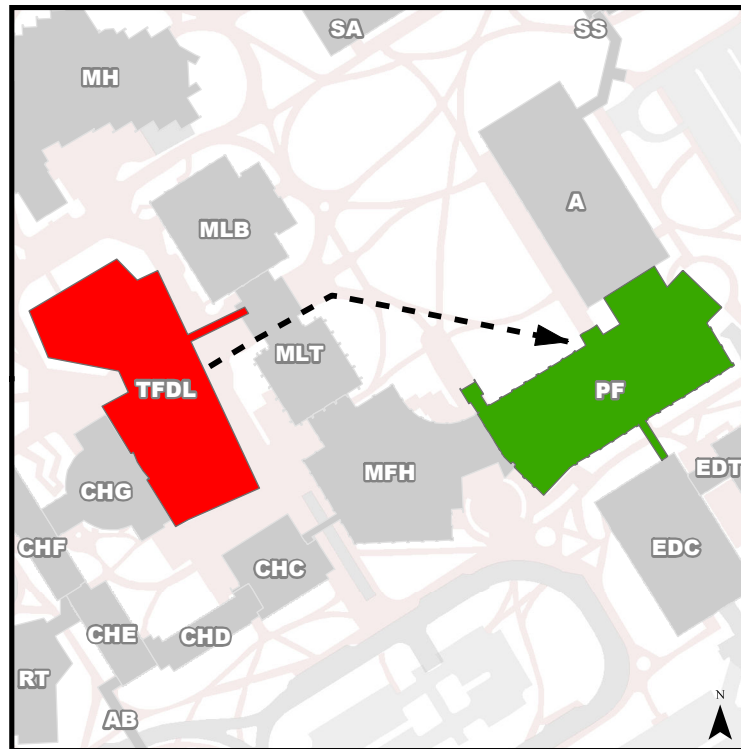

Emergency Evacuation Procedures

1. Activate the **nearest** fire alarm pull station along exit path.
2. Take coat and keys if immediately available.
3. Evacuate building through the nearest exit. **Use stairs, do not use elevators.**
4. Close all doors along your exit route.
5. Move away from the building & proceed to Assembly Point

If you have information regarding the emergency call Campus Security at **403-220-5333** from a safe location

Evacuation Assembly Point Professional Faculties (PF)

- Building You Are In
- Assembly Point During an Emergency