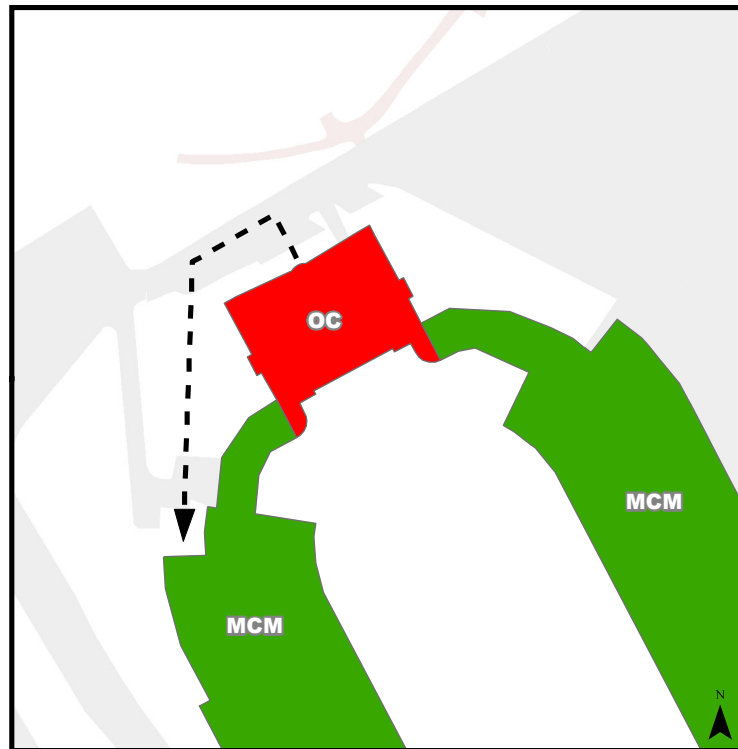

Emergency Evacuation Procedures

- A. Activate the **nearest** fire alarm pull station along exit path.
- B. Take coat and keys if immediately available.
- C. Evacuate building through the nearest exit. **Use stairs, do not use elevators.**
- D. Close all doors along your exit route.
- E. Move away from the building & proceed to Assembly Point.

If you have information regarding the emergency call Campus Security at **403-220-5333** from a safe location.

Evacuation Assembly Point McMahon Stadium (MCM)

- Building You Are In
- Assembly Point During an Emergency