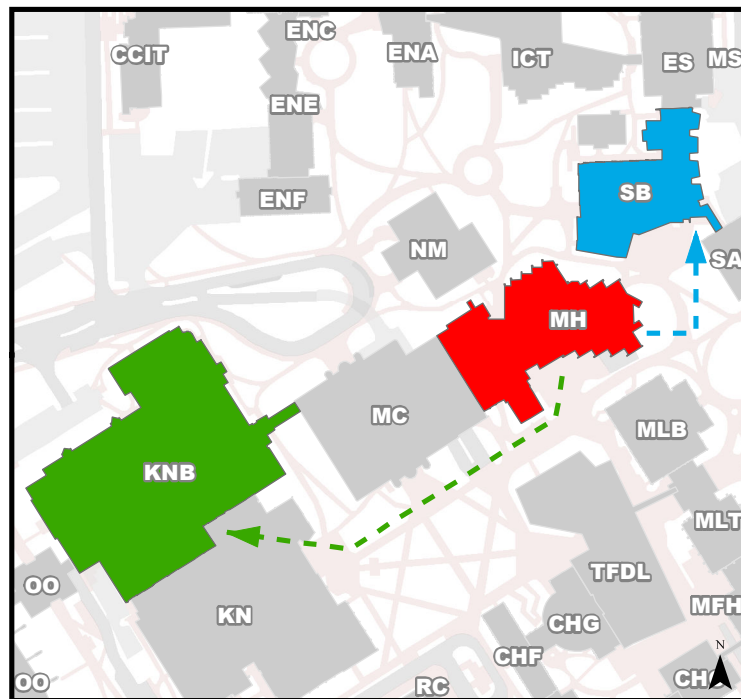

Emergency Evacuation Procedures

1. Activate the **nearest** fire alarm pull station along exit path.
2. Take coat and keys if immediately available.
3. Evacuate building through the nearest exit. **Use stairs, do not use elevators.**
4. Close all doors along your exit route.
5. Move away from the building & proceed to Assembly Point

If you have information regarding the emergency call Campus Security at **403-220-5333** from a safe location

Evacuation Assembly Point Science B Building (SB) or Kinesiology B (KNB)

- Building You Are In
- Assembly Point During an Emergency
- Assembly Point During an Emergency (Evening)