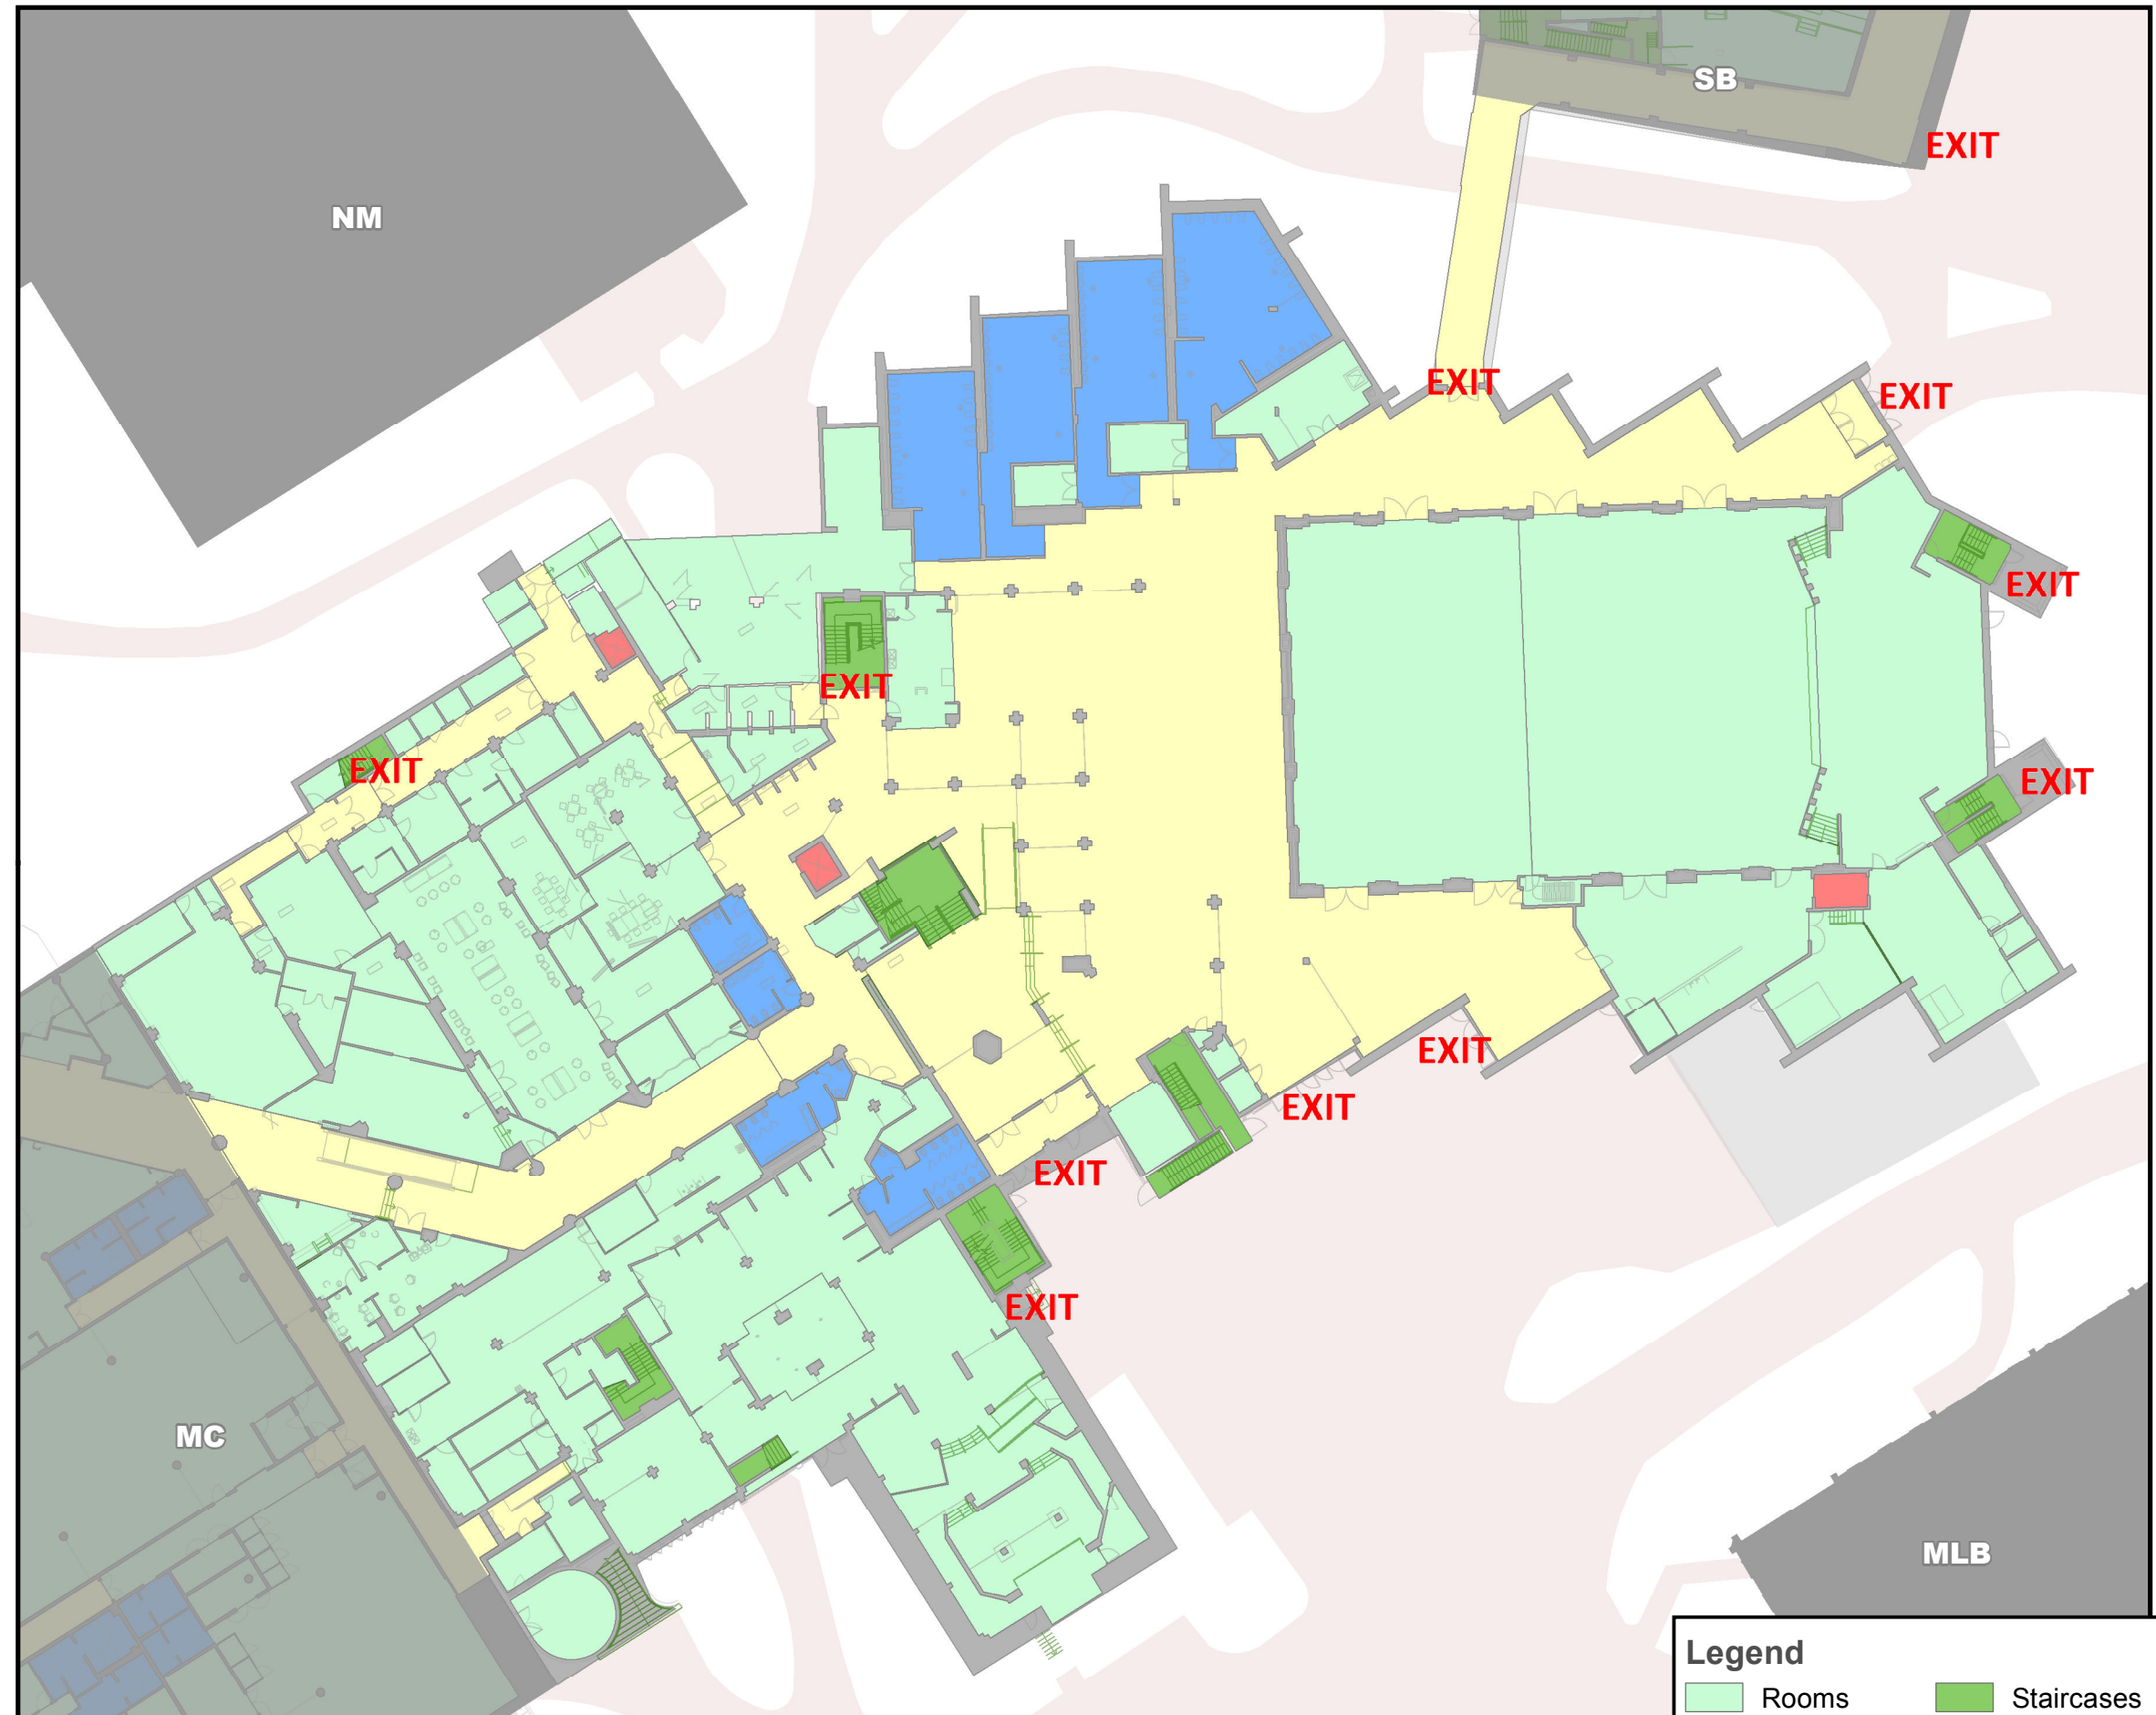

## Emergency Evacuation Procedures

- Activate the **nearest** fire alarm pull station along exit path.
- Take coat and keys if immediately available.
- Evacuate building through the nearest exit. **Use stairs, do not use elevators.**
- Close all doors along your exit route.
- Move away from the building & proceed to Assembly Point

## Evacuation Assembly Point Science B Building (SB) or Kinesiology B (KNB)

- Building You Are In
- Assembly Point During an Emergency
- Assembly Point During an Emergency (Evening)

ucmaps@ucalgary.ca  
Dec 19, 2012