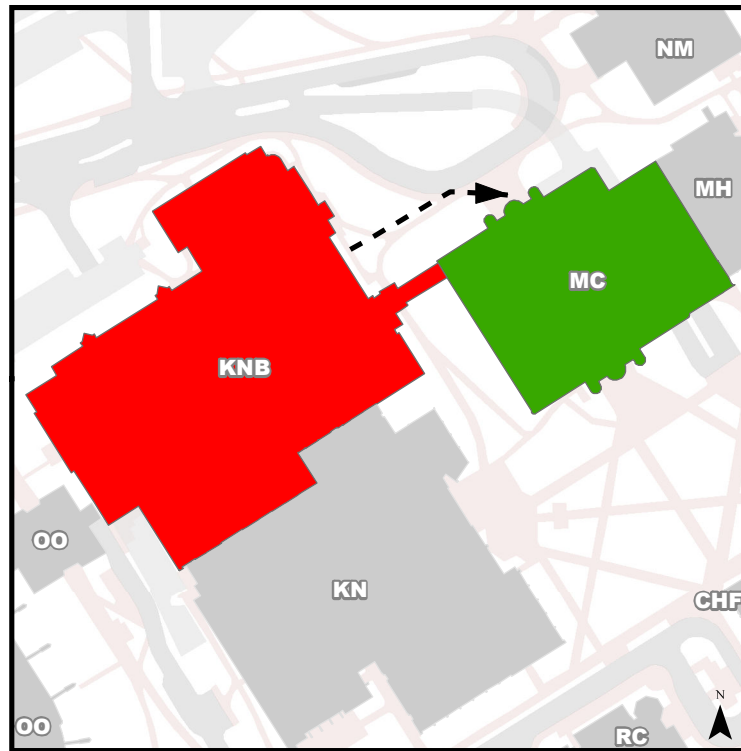

## Emergency Evacuation Procedures

- A. Activate the **nearest** fire alarm pull station along exit path.
- B. Take coat and keys if immediately available.
- C. Evacuate building through the nearest exit. **Use stairs, do not use elevators.**
- D. Close all doors along your exit route.
- E. Move away from the building & proceed to Assembly Point

If you have information regarding the emergency call Campus Security at **403-220-5333** from a safe location

## Evacuation Assembly Point MacEwan Student Centre (MC)

- Building You Are In
- Assembly Point During an Emergency

Legend	
<span style="display: inline-block; width: 15px; height: 15px; background-color: lightgreen; border: 1px solid black;"></span> Rooms	<span style="display: inline-block; width: 15px; height: 15px; background-color: darkgreen; border: 1px solid black;"></span> Staircases
<span style="display: inline-block; width: 15px; height: 15px; background-color: blue; border: 1px solid black;"></span> Washrooms	<span style="display: inline-block; width: 15px; height: 15px; background-color: yellow; border: 1px solid black;"></span> Hallways
<span style="display: inline-block; width: 15px; height: 15px; background-color: red; border: 1px solid black;"></span> Elevators	<b>You Are Here</b>