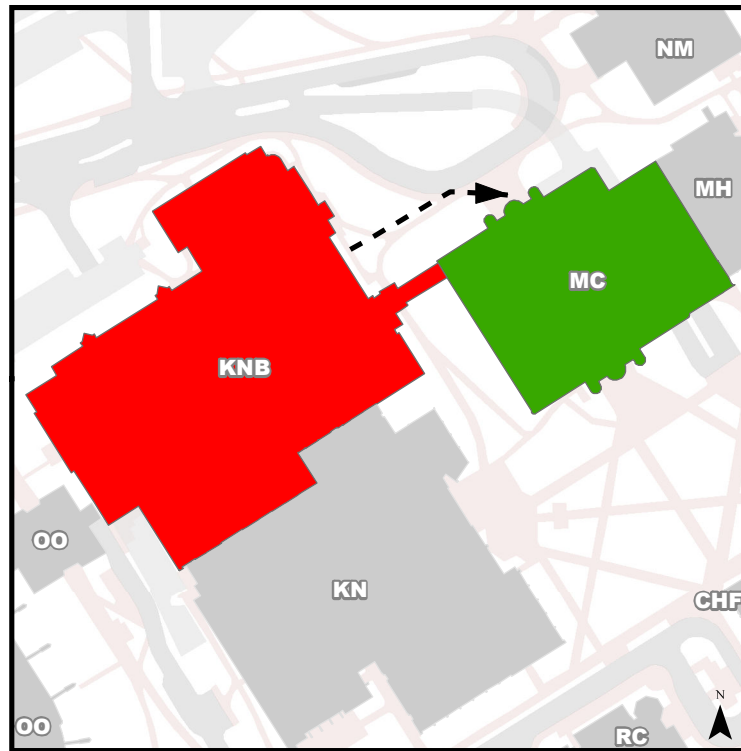

Emergency Evacuation Procedures

- A. Activate the **nearest** fire alarm pull station along exit path.
- B. Take coat and keys if immediately available.
- C. Evacuate building through the nearest exit. **Use stairs, do not use elevators.**
- D. Close all doors along your exit route.
- E. Move away from the building & proceed to Assembly Point

If you have information regarding the emergency call Campus Security at **403-220-5333** from a safe location

Evacuation Assembly Point MacEwan Student Centre (MC)

- Building You Are In
- Assembly Point During an Emergency