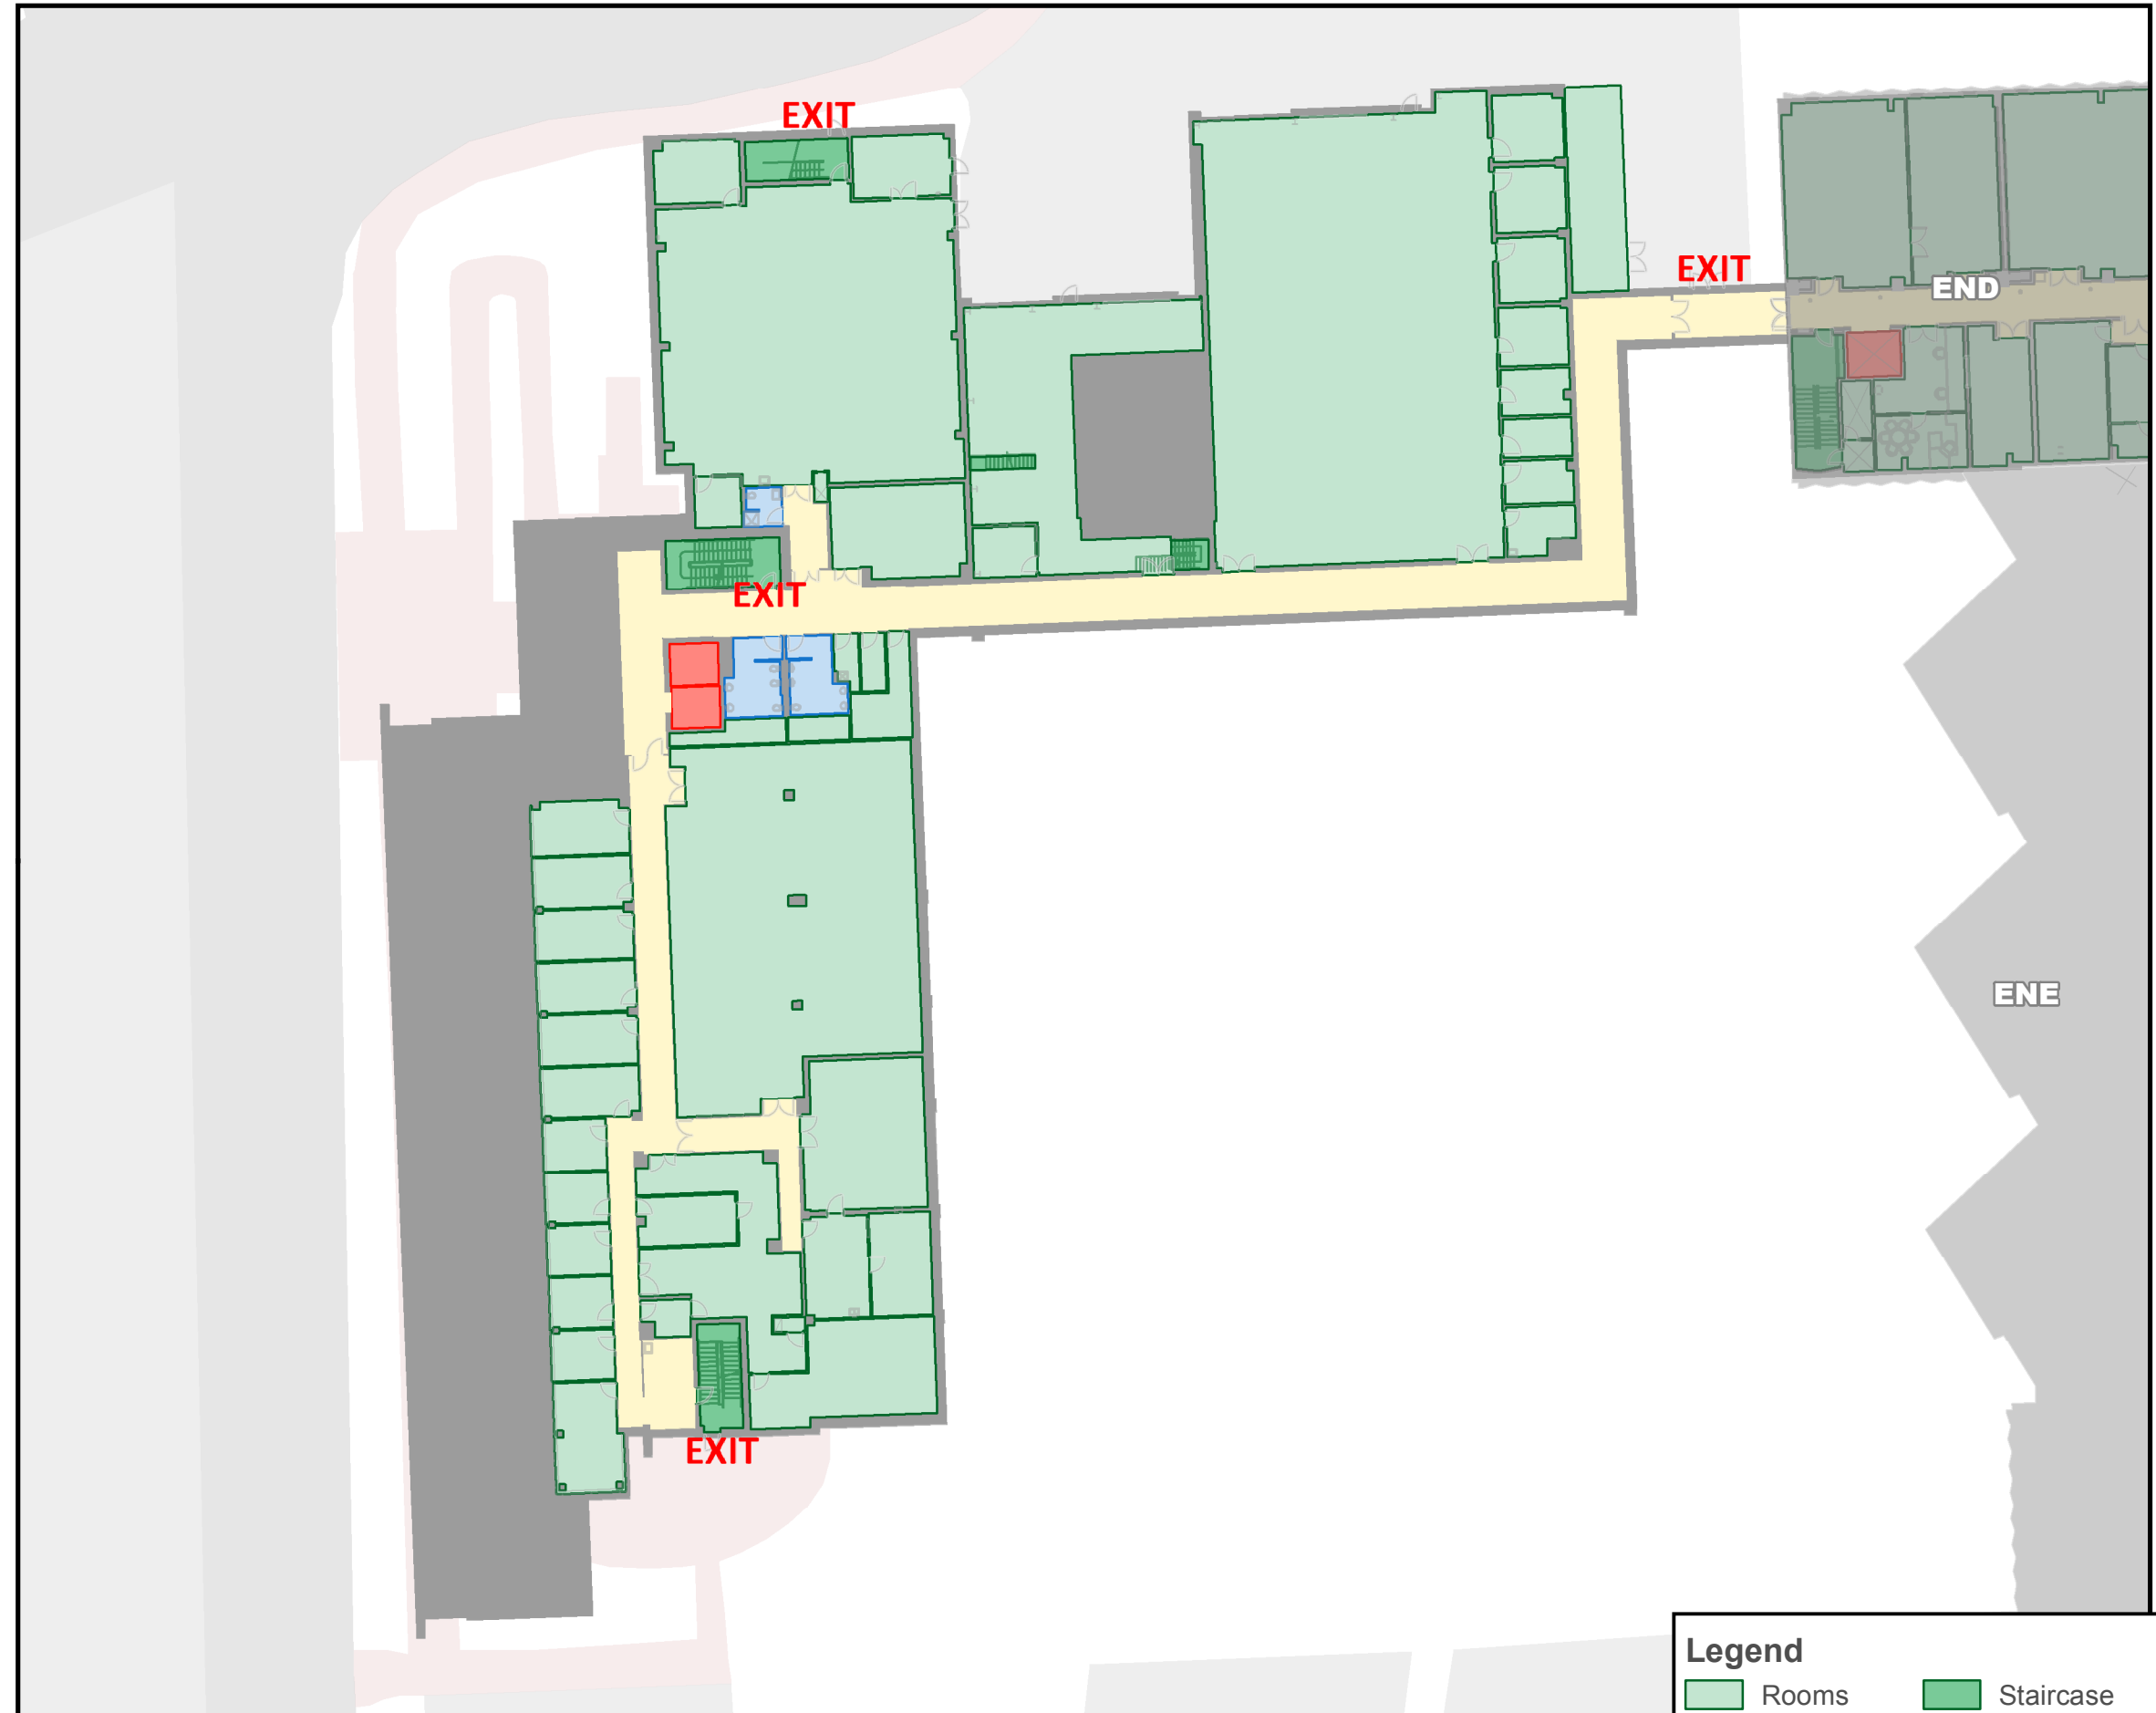

Emergency Evacuation Procedures

- Activate the **nearest** fire alarm pull station along exit path.
- Take coat and keys if immediately available.
- Evacuate building through the nearest exit. **Use stairs, do not use elevators.**
- Close all doors along your exit route.
- Move away from the building & proceed to Assembly Point

If you have information regarding the emergency call Campus Security at **403-220-5333** from a safe location

Evacuation Assembly Point MacEwan Student Centre (MSC)

- Building You Are In
- Assembly Point During an Emergency