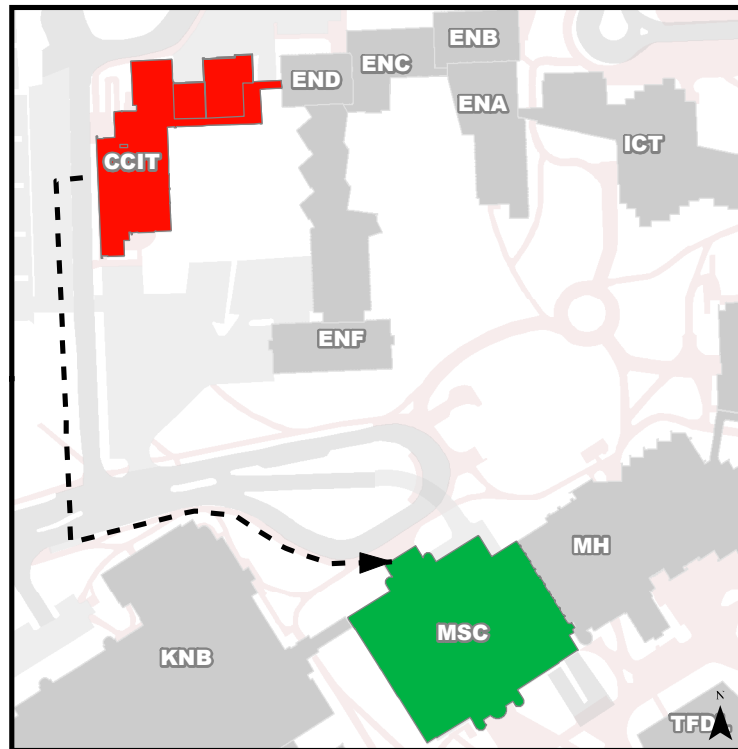

Emergency Evacuation Procedures

- A. Activate the **nearest** fire alarm pull station along exit path.
- B. Take coat and keys if immediately available.
- C. Evacuate building through the nearest exit. **Use stairs, do not use elevators.**
- D. Close all doors along your exit route.
- E. Move away from the building & proceed to Assembly Point

If you have information regarding the emergency call Campus Security at **403-220-5333** from a safe location

Evacuation Assembly Point MacEwan Student Centre (MSC)

- Building You Are In
- Assembly Point During an Emergency