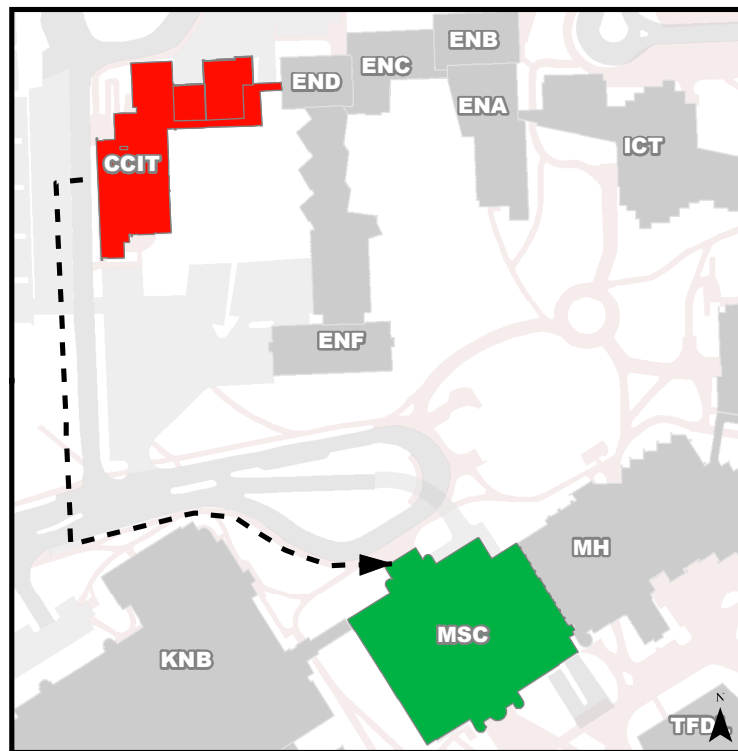

Emergency Evacuation Procedures

- A. Activate the **nearest** fire alarm pull station along exit path.
- B. Take coat and keys if immediately available.
- C. Evacuate building through the nearest exit. **Use stairs, do not use elevators.**
- D. Close all doors along your exit route.
- E. Move away from the building & proceed to Assembly Point

If you have information regarding the emergency call Campus Security at **403-220-5333** from a safe location

Evacuation Assembly Point MacEwan Student Centre (MSC)

- Building You Are In
- Assembly Point During an Emergency