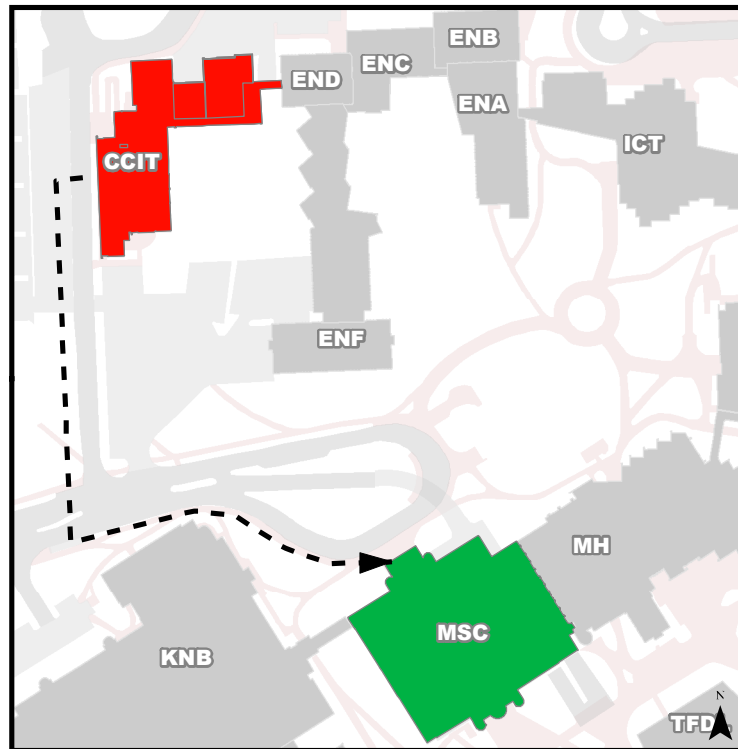

Emergency Evacuation Procedures

- Activate the **nearest** fire alarm pull station along exit path.
- Take coat and keys if immediately available.
- Evacuate building through the nearest exit. **Use stairs, do not use elevators.**
- Close all doors along your exit route.
- Move away from the building & proceed to Assembly Point

If you have information regarding the emergency call Campus Security at **403-220-5333** from a safe location

Evacuation Assembly Point MacEwan Student Centre (MSC)

- Building You Are In
- Assembly Point During an Emergency