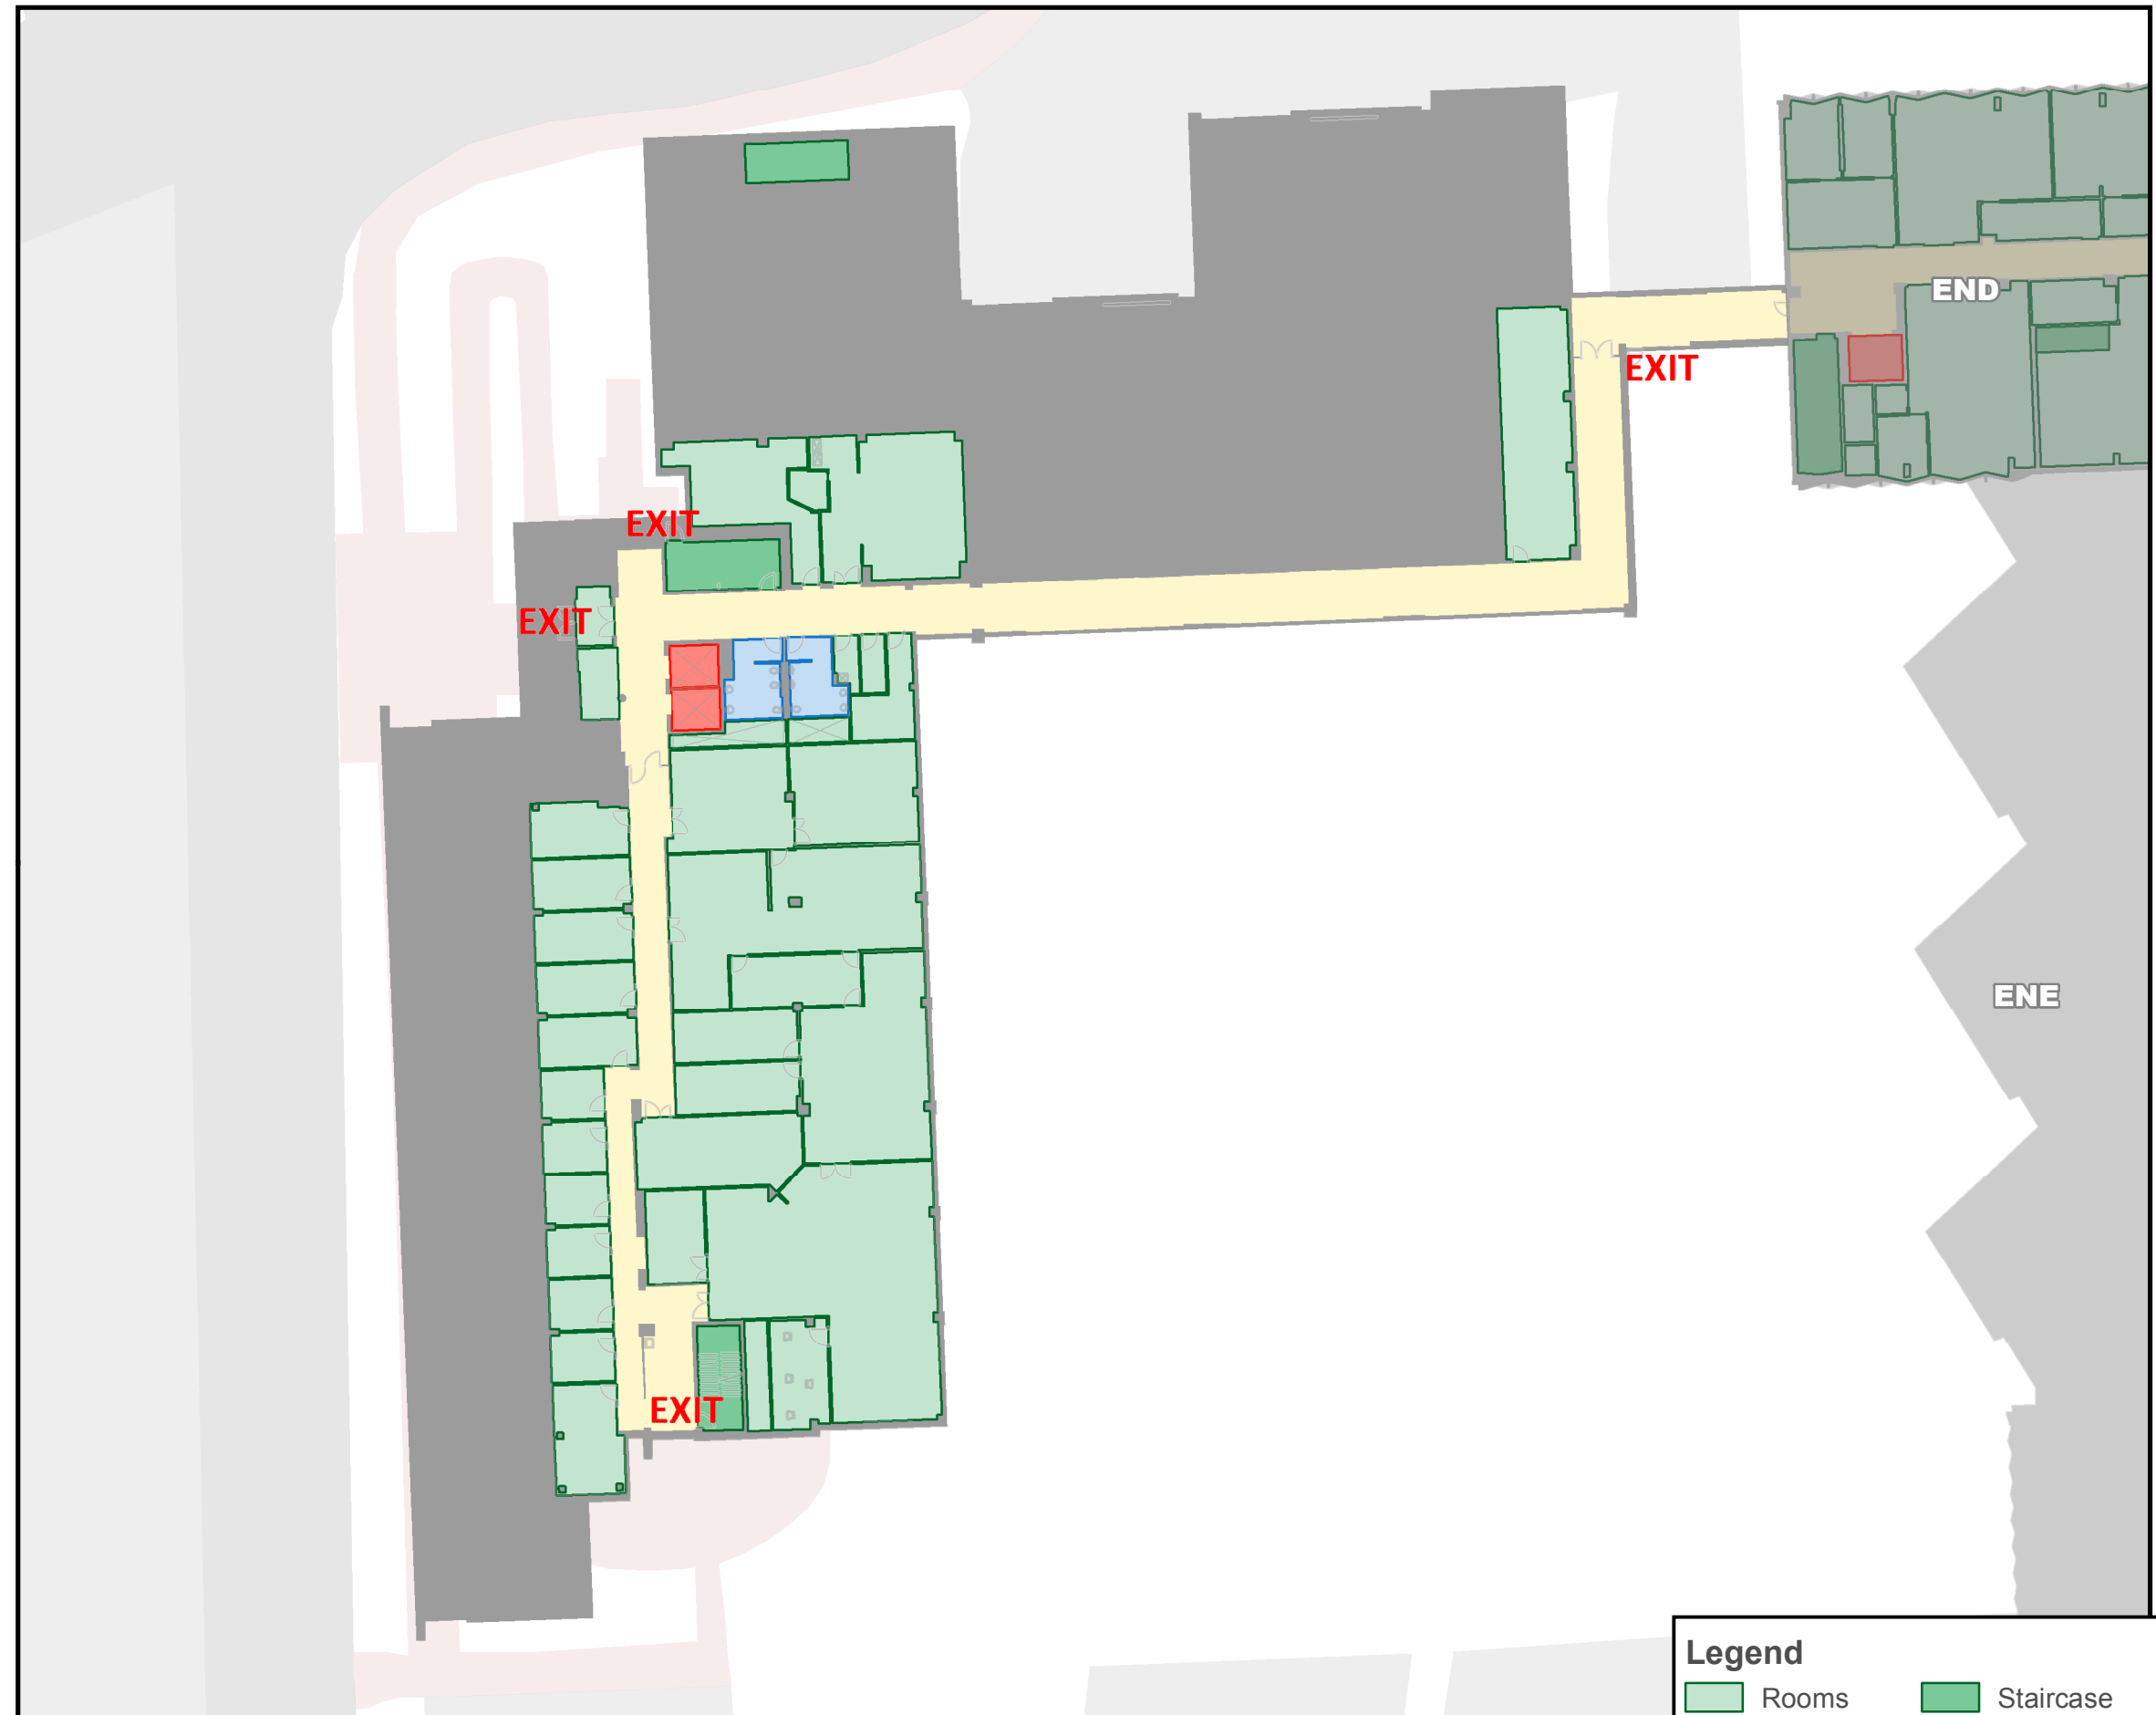

Legend	
 Rooms	 Staircase
 Washroom	 Hallway
 Elevator	You Are Here

Emergency Evacuation Procedures

- A. Activate the **nearest** fire alarm pull station along exit path.
- B. Take coat and keys if immediately available.
- C. Evacuate building through the nearest exit. **Use stairs, do not use elevators.**
- D. Close all doors along your exit route.
- E. Move away from the building & proceed to Assembly Point

If you have information regarding the emergency call Campus Security at **403-220-5333** from a safe location

Evacuation Assembly Point MacEwan Student Centre (MSC)

- Building You Are In
- Assembly Point During an Emergency