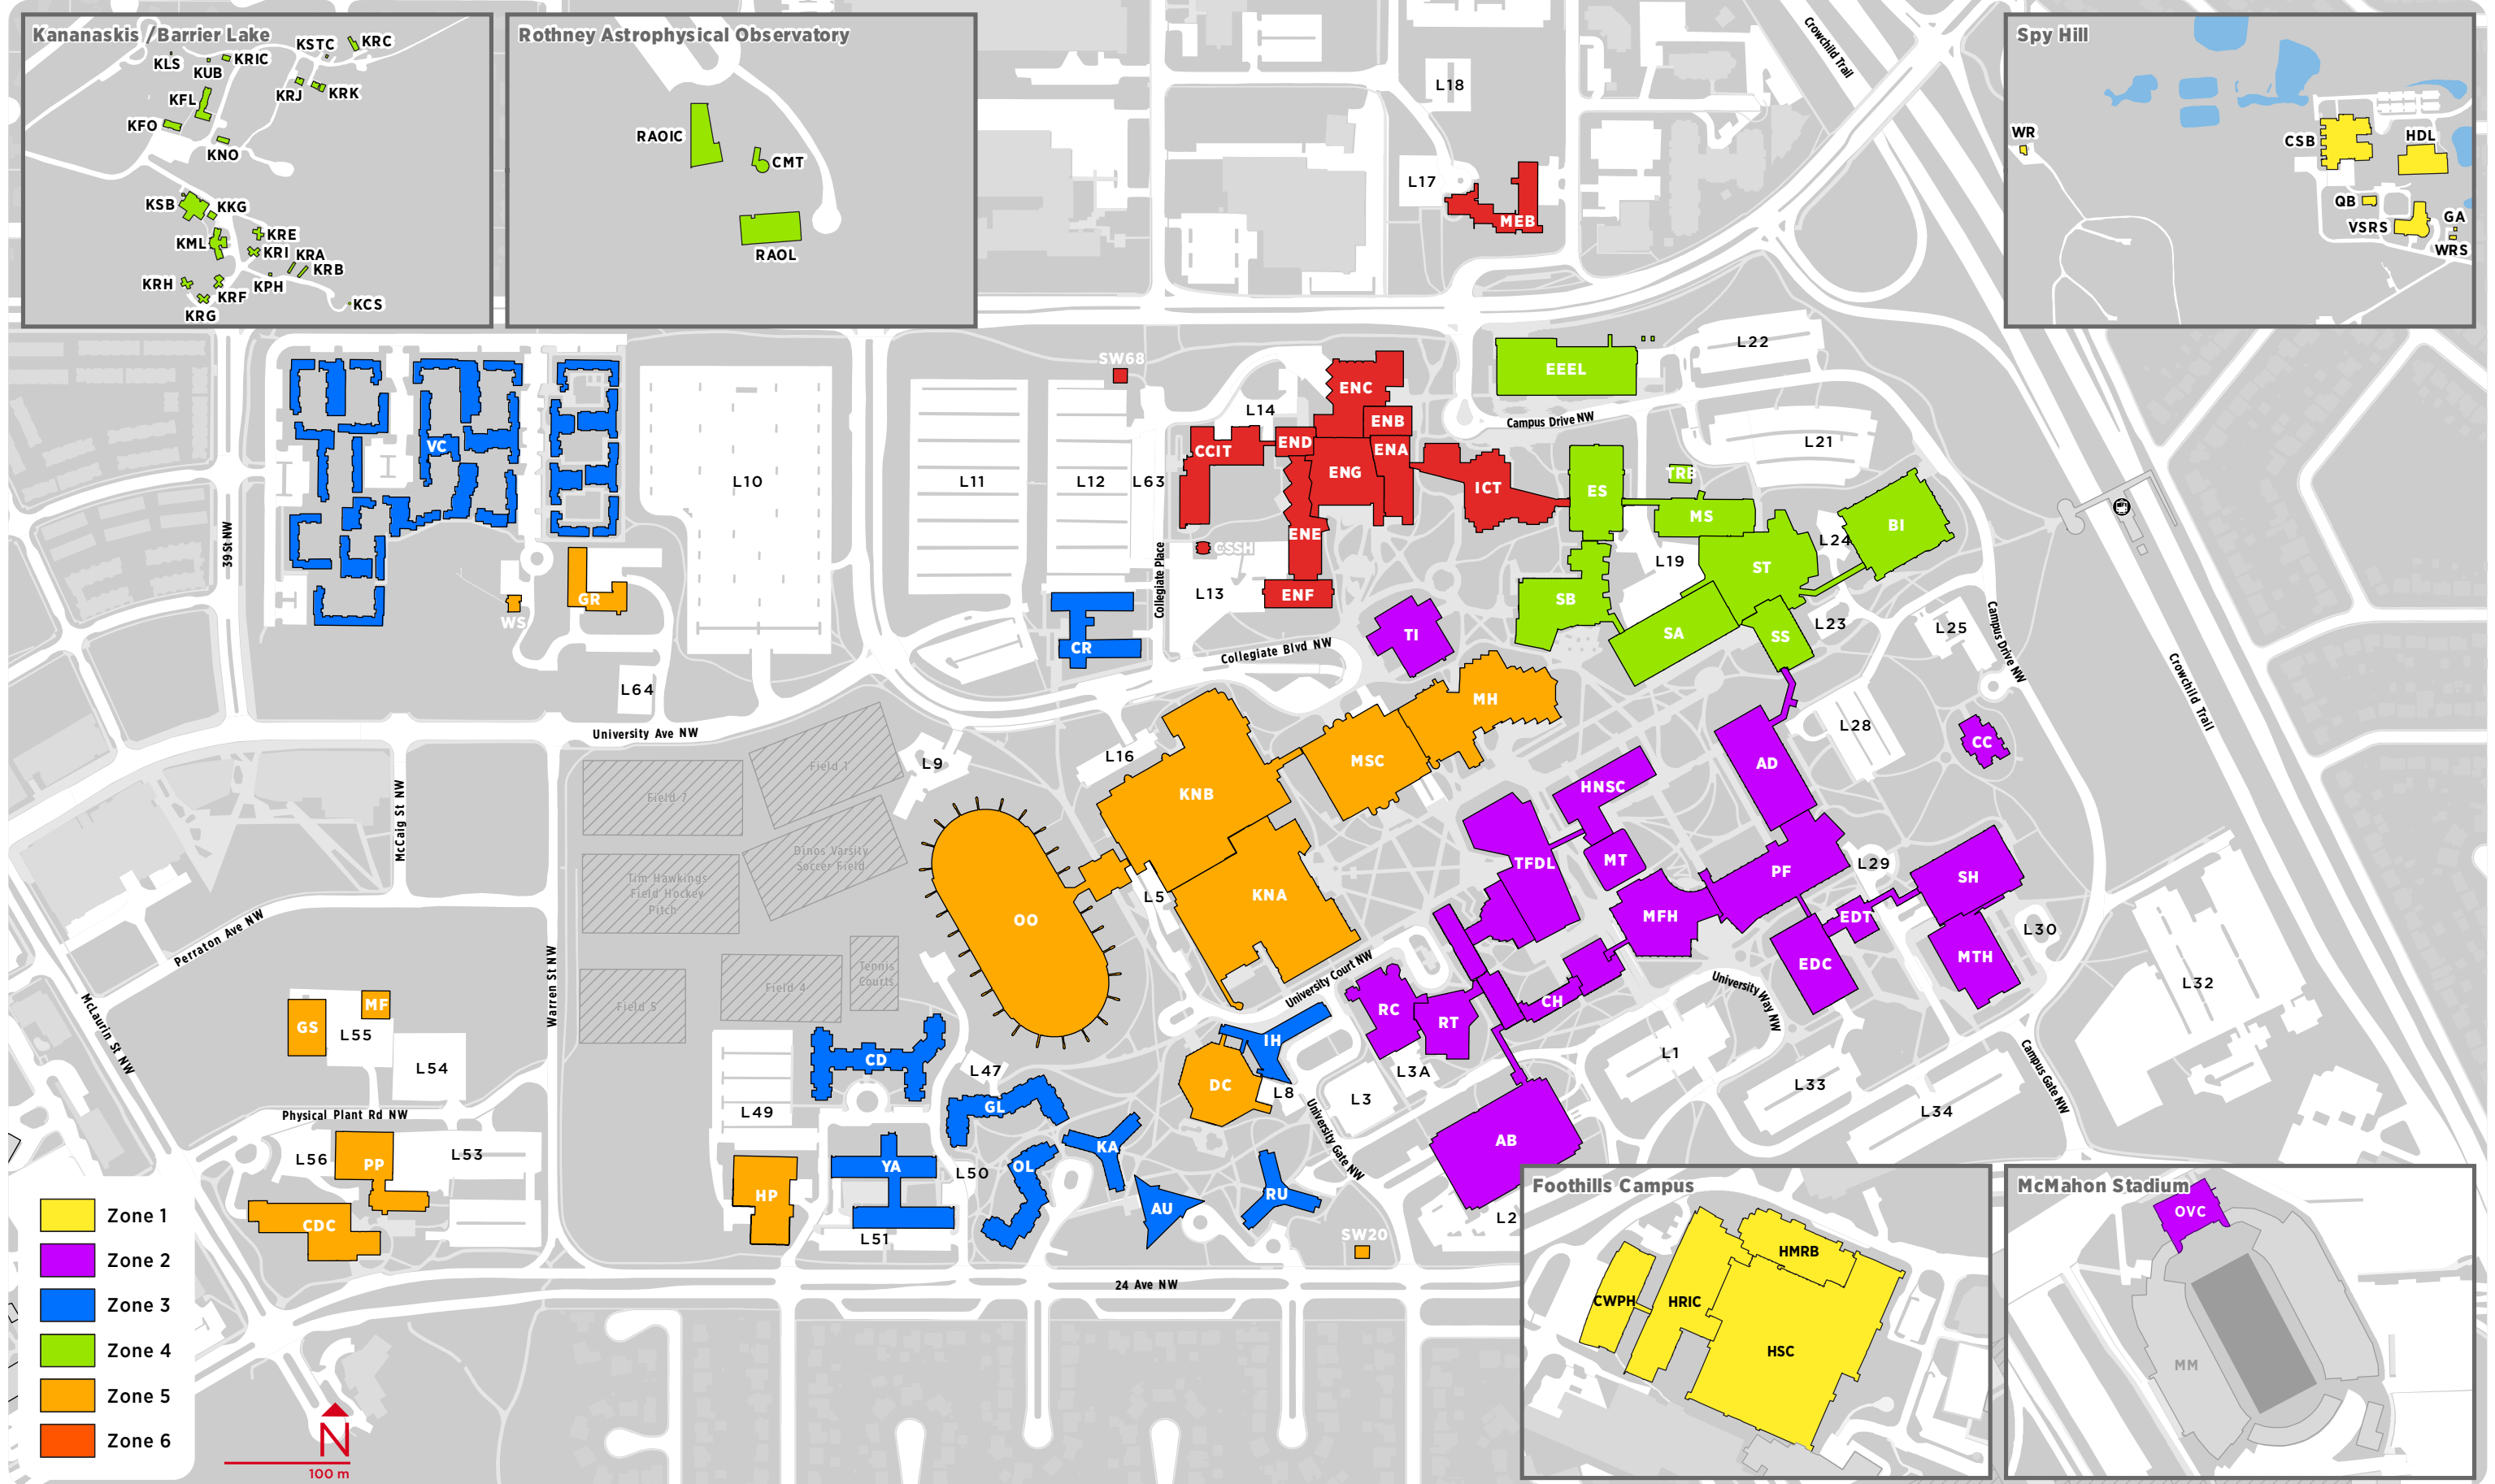

Facilities Maintenance Zones

©2024 This map and the data within are the property of University of Calgary and may not be reproduced, reused, modified or shared without permission. All mapping information is provided without warranty.